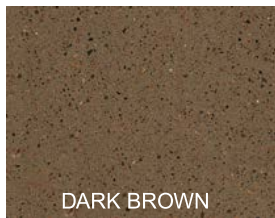

# C<sup>2</sup> Color Hard Farbkarte

seelbach  
international gmbh

CARIBBEAN BLUE

OCEAN BLUE

AMETHYST

PAINTED DESERT

RED ROCK

RUBY RED

ROSE QUARTZ

GEORGIA CLAY

BLUE STONE

WELSH SLATE

EMERALD

SERPENTINE

COPPER PATINA

MOCHA

AMBER

DESERT SAND

BRONZE

ANTIQUE CORK

BROWN STONE

LIGHT ROAST

ESPRESSO

DARK BROWN

CONCRETE GRAY

BLACK

ONYX

The colors on this page are for representation only. Color results cannot be guaranteed. Actual colors may vary. Test samples must be applied.