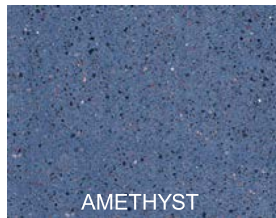

# C<sup>2</sup> Color Hard Farbkarte

seelbach  
international gmbh

CARIBBEAN BLUE

OCEAN BLUE

AMETHYST

PAINTED DESERT

RED ROCK

RUBY RED

ROSE QUARTZ

GEORGIA CLAY

BLUE STONE

WELSH SLATE

EMERALD

SERPENTINE

COPPER PATINA

MOCHA

AMBER

DESERT SAND

BRONZE

ANTIQUE CORK

BROWN STONE

LIGHT ROAST

ESPRESSO

DARK BROWN

CONCRETE GRAY

BLACK

ONYX

The colors on this page are for representation only. Color results cannot be guaranteed. Actual colors may vary. Test samples must be applied.