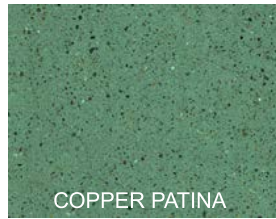

# C<sup>2</sup> Color Hard Farbkarte

seelbach  
international gmbh

CARIBBEAN BLUE

OCEAN BLUE

AMETHYST

PAINTED DESERT

RED ROCK

RUBY RED

ROSE QUARTZ

GEORGIA CLAY

BLUE STONE

WELSH SLATE

EMERALD

SERPENTINE

COPPER PATINA

MOCHA

AMBER

DESERT SAND

BRONZE

ANTIQUE CORK

BROWN STONE

LIGHT ROAST

ESPRESSO

DARK BROWN

CONCRETE GRAY

BLACK

ONYX

The colors on this page are for representation only. Color results cannot be guaranteed. Actual colors may vary. Test samples must be applied.