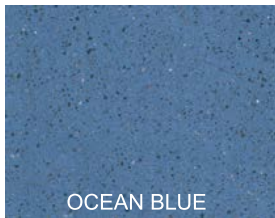

# C<sup>2</sup> Color Hard Farbkarte

seelbach  
international gmbh

CARIBBEAN BLUE

OCEAN BLUE

AMETHYST

PAINTED DESERT

RED ROCK

RUBY RED

ROSE QUARTZ

GEORGIA CLAY

BLUE STONE

WELSH SLATE

EMERALD

SERPENTINE

COPPER PATINA

MOCHA

AMBER

DESERT SAND

BRONZE

ANTIQUE CORK

BROWN STONE

LIGHT ROAST

ESPRESSO

DARK BROWN

CONCRETE GRAY

BLACK

ONYX

The colors on this page are for representation only. Color results cannot be guaranteed. Actual colors may vary. Test samples must be applied.