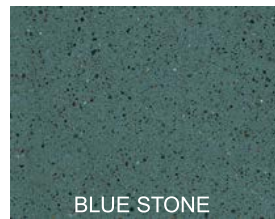

# C<sup>2</sup> Color Hard Farbkarte

seelbach  
international gmbh

CARIBBEAN BLUE

OCEAN BLUE

AMETHYST

PAINTED DESERT

RED ROCK

RUBY RED

ROSE QUARTZ

GEORGIA CLAY

BLUE STONE

WELSH SLATE

EMERALD

SERPENTINE

COPPER PATINA

MOCHA

AMBER

DESERT SAND

BRONZE

ANTIQUE CORK

BROWN STONE

LIGHT ROAST

ESPRESSO

DARK BROWN

CONCRETE GRAY

BLACK

ONYX

The colors on this page are for representation only. Color results cannot be guaranteed. Actual colors may vary. Test samples must be applied.