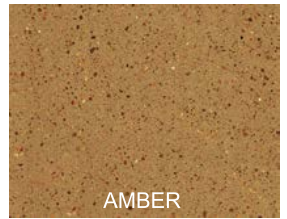

# C<sup>2</sup> Color Hard Farbkarte

seelbach  
international gmbh

CARIBBEAN BLUE

OCEAN BLUE

AMETHYST

PAINTED DESERT

RED ROCK

RUBY RED

ROSE QUARTZ

GEORGIA CLAY

BLUE STONE

WELSH SLATE

EMERALD

SERPENTINE

COPPER PATINA

MOCHA

AMBER

DESERT SAND

BRONZE

ANTIQUE CORK

BROWN STONE

LIGHT ROAST

ESPRESSO

DARK BROWN

CONCRETE GRAY

BLACK

ONYX

The colors on this page are for representation only. Color results cannot be guaranteed. Actual colors may vary. Test samples must be applied.